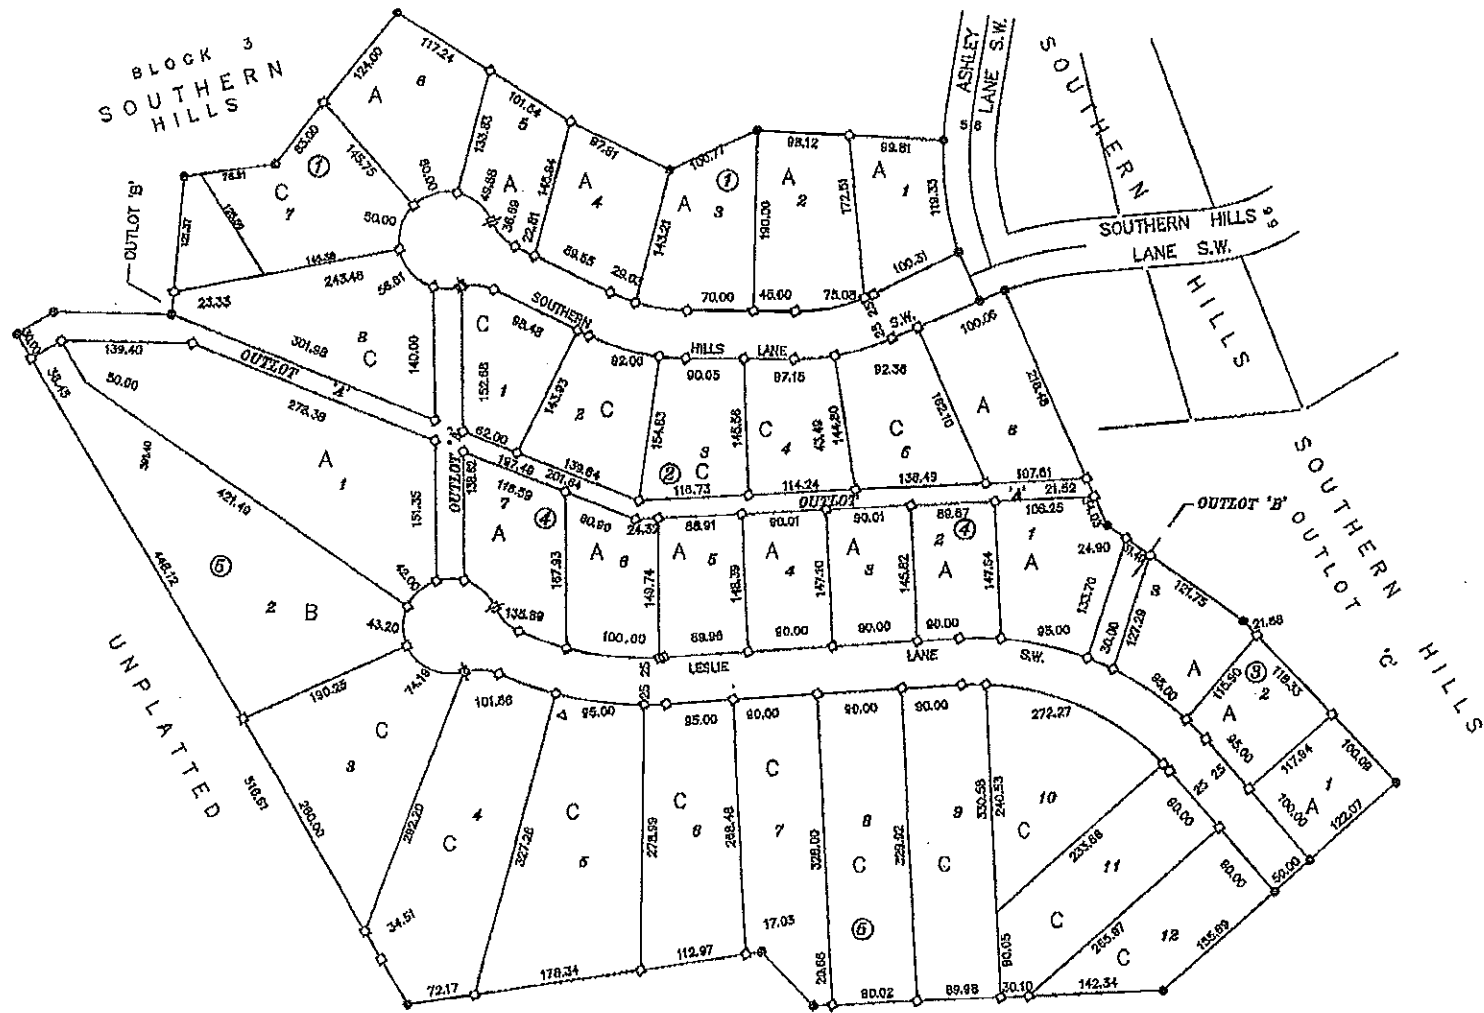

SOUTHERN HILLS THIRD

SOUTHERN HILLS SECOND

PRICE SUBJECT TO CHANGE WITHOUT NOTICE (prices shown in thousands)

Lic.# BC-20431673

3428 Lakeridge Place NW • Suite 200
 Rochester, MN 55901
 Tel: 507.529.1161 • Fax: 507.529.5361
 www.bigelowhomes.net