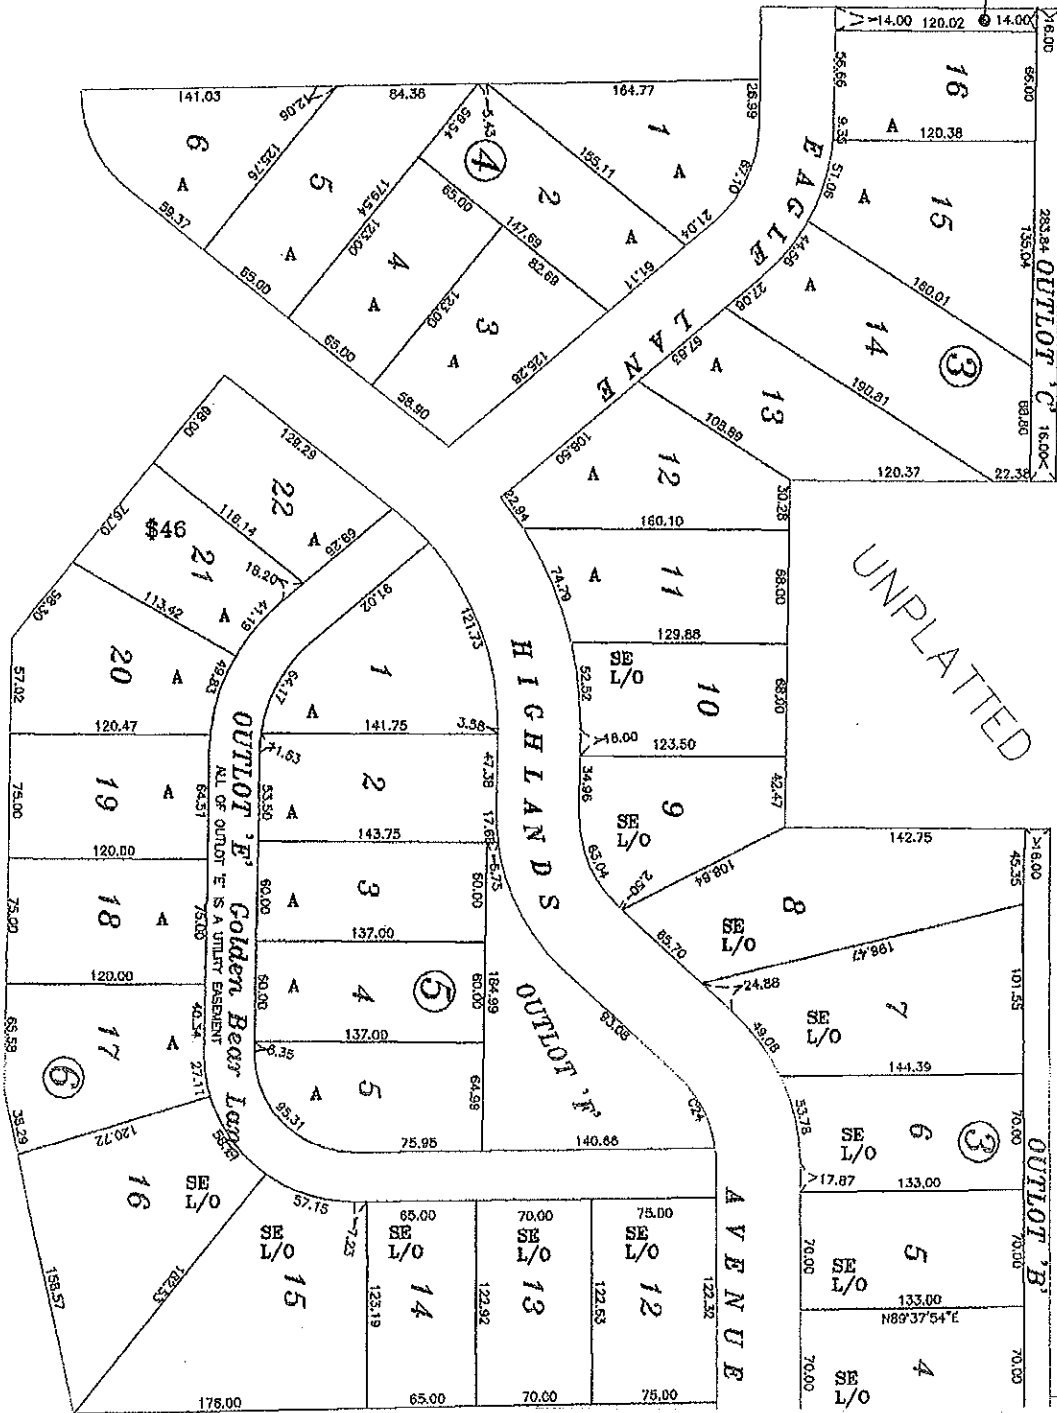

HIGHLANDS OF ZUMBROTA SECOND

OUTLOT 'D'

50

COUNTY ROAD NO. 6

GOLF COURSE

Tradition. Excellence.

Lic.# BC-20431673

3428 Lakeridge Place NW • Suite 200
 Rochester, MN 55901
 Tel: 507.529.1161 • Fax: 507.529.5361
 www.bigelowhomes.net