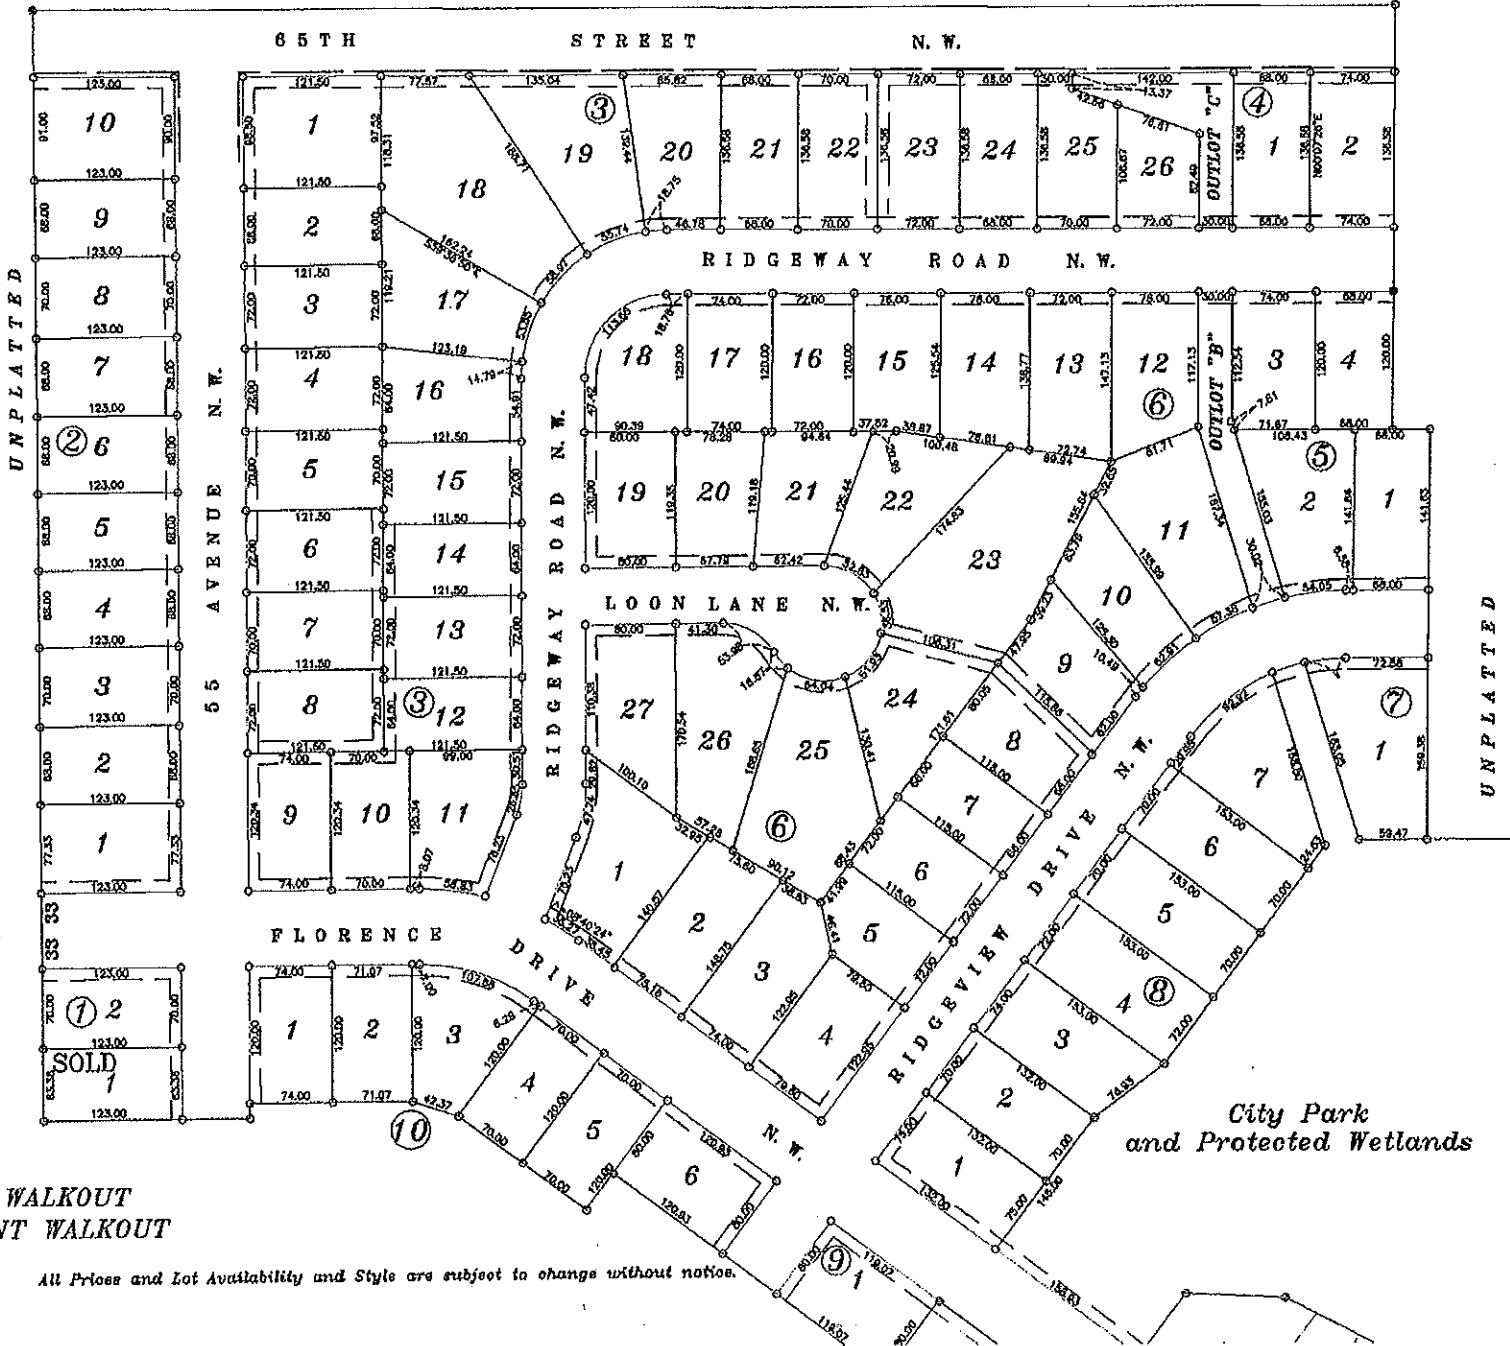

Ridgeview Manor III

Tradition. Excellence.

Lic # BC-20491673

3428 Lakeridge Place NW • Suite 200
 Rochester, MN 55901
 Tel: 507.529.1161 • Fax: 507.529.5361
 www.bigelowhomes.net

- A - FLAT LOT
- B - SPLIT ENTRY WALKOUT
- C - FULL BASEMENT WALKOUT
- D - TUCK UNDER